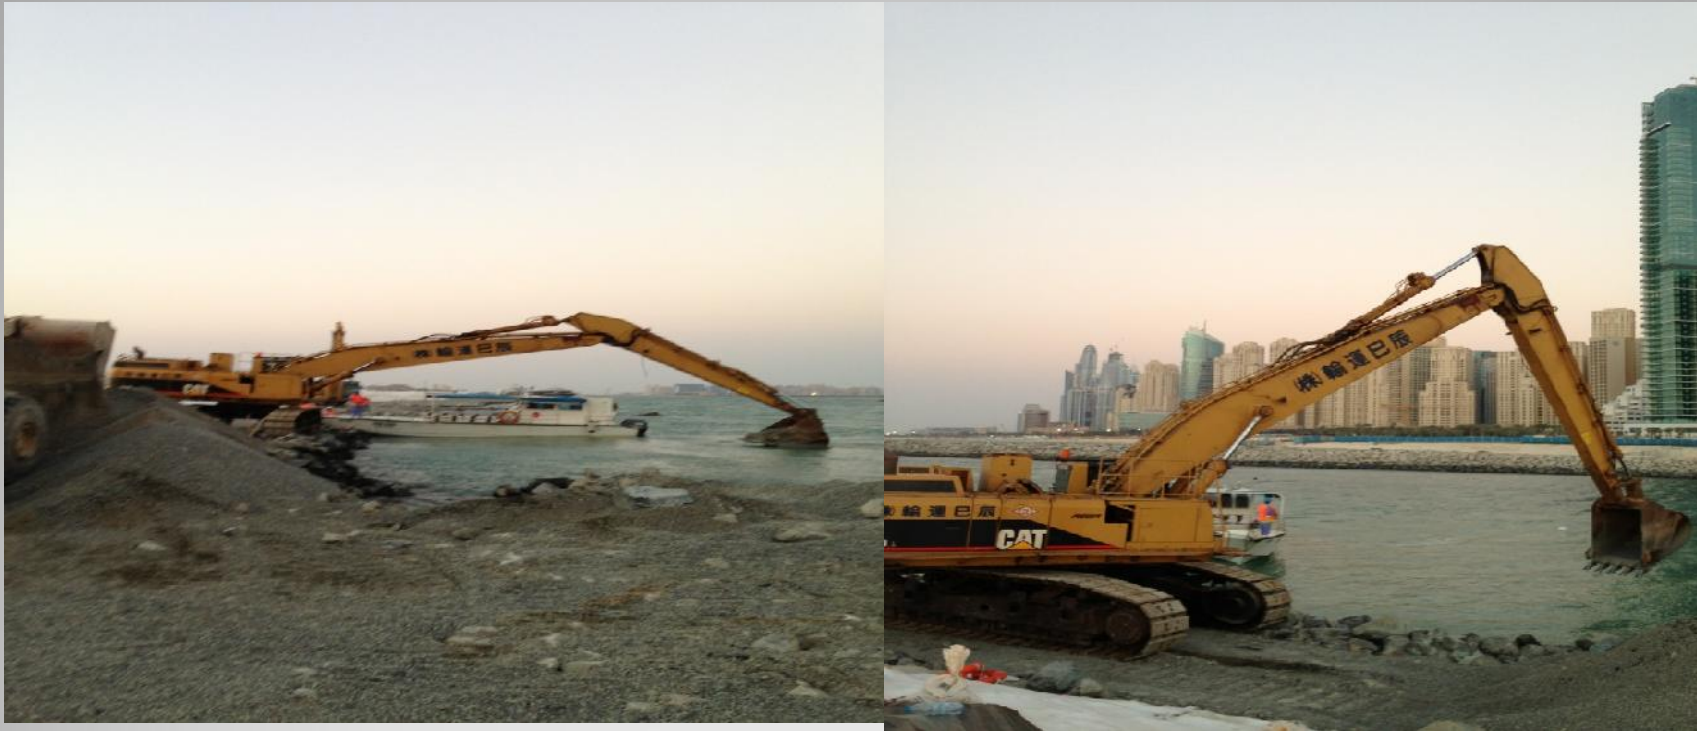

CAT 365 LONG BOOM (Excavator)

MAKE	Caterpillar
MODEL	365 YEAR 2005
SERIAL NO	BVBTH00176
Working hours	8300HR
Description